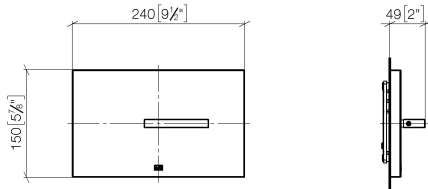

12 660 979

Fits: IMO, LULU, MADISON, MEM, TARA, CL.1, LISSÉ, VAIA, META, CYO

- cover plate 150 x 240 x 15 mm
- flush handle with rotary operation and two-volume technology (full flush/partial flush)

This product is compatible with the following TECE products:

12 660 979

mm [inches]

12 660 979

Parts for other finishes can be found here: [Chrome](#)

Spare parts list

No.	Item Number	Name	Quantity used	Delivery time
1	04 28 01 053 00 90	plate	1	2
2	09 18 20 038 90	base	1	2
3	09 30 30 086 90	screw	1	2
4	09 11 01 179-33	cover	1	-
Spare part can no longer be ordered, please order the replacement item				
5	09 20 97 057-33	handle	1	30
6	09 31 11 058 90	pin	1	2