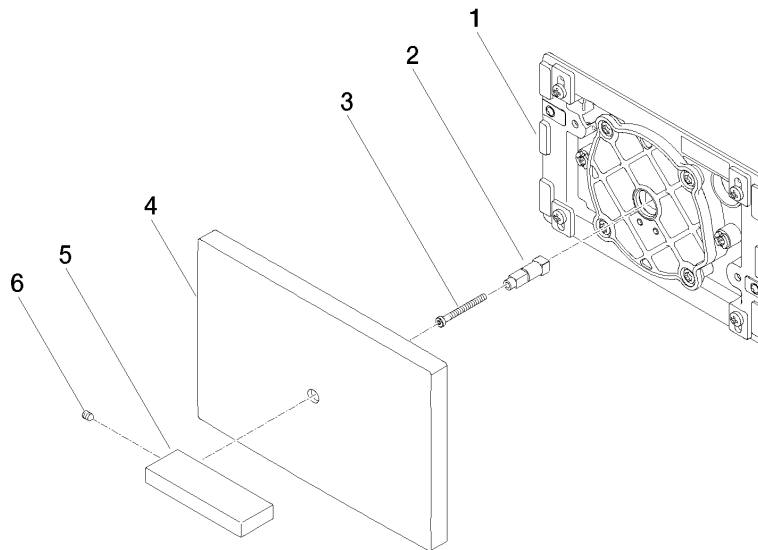

12 660 979

mm [inches]

12 660 979

Parts for other finishes can be found here: [Chrome](#)

Spare parts list

No.	Item Number	Name	Quantity used	Delivery time
1	04 28 01 053 00 90	plate	1	2
2	09 18 20 038 90	base	1	2
3	09 30 30 086 90	screw	1	2
4	09 11 01 179-33	cover	1	-
Spare part can no longer be ordered, please order the replacement item				
5	09 20 97 057-33	handle	1	30
6	09 31 11 058 90	pin	1	2